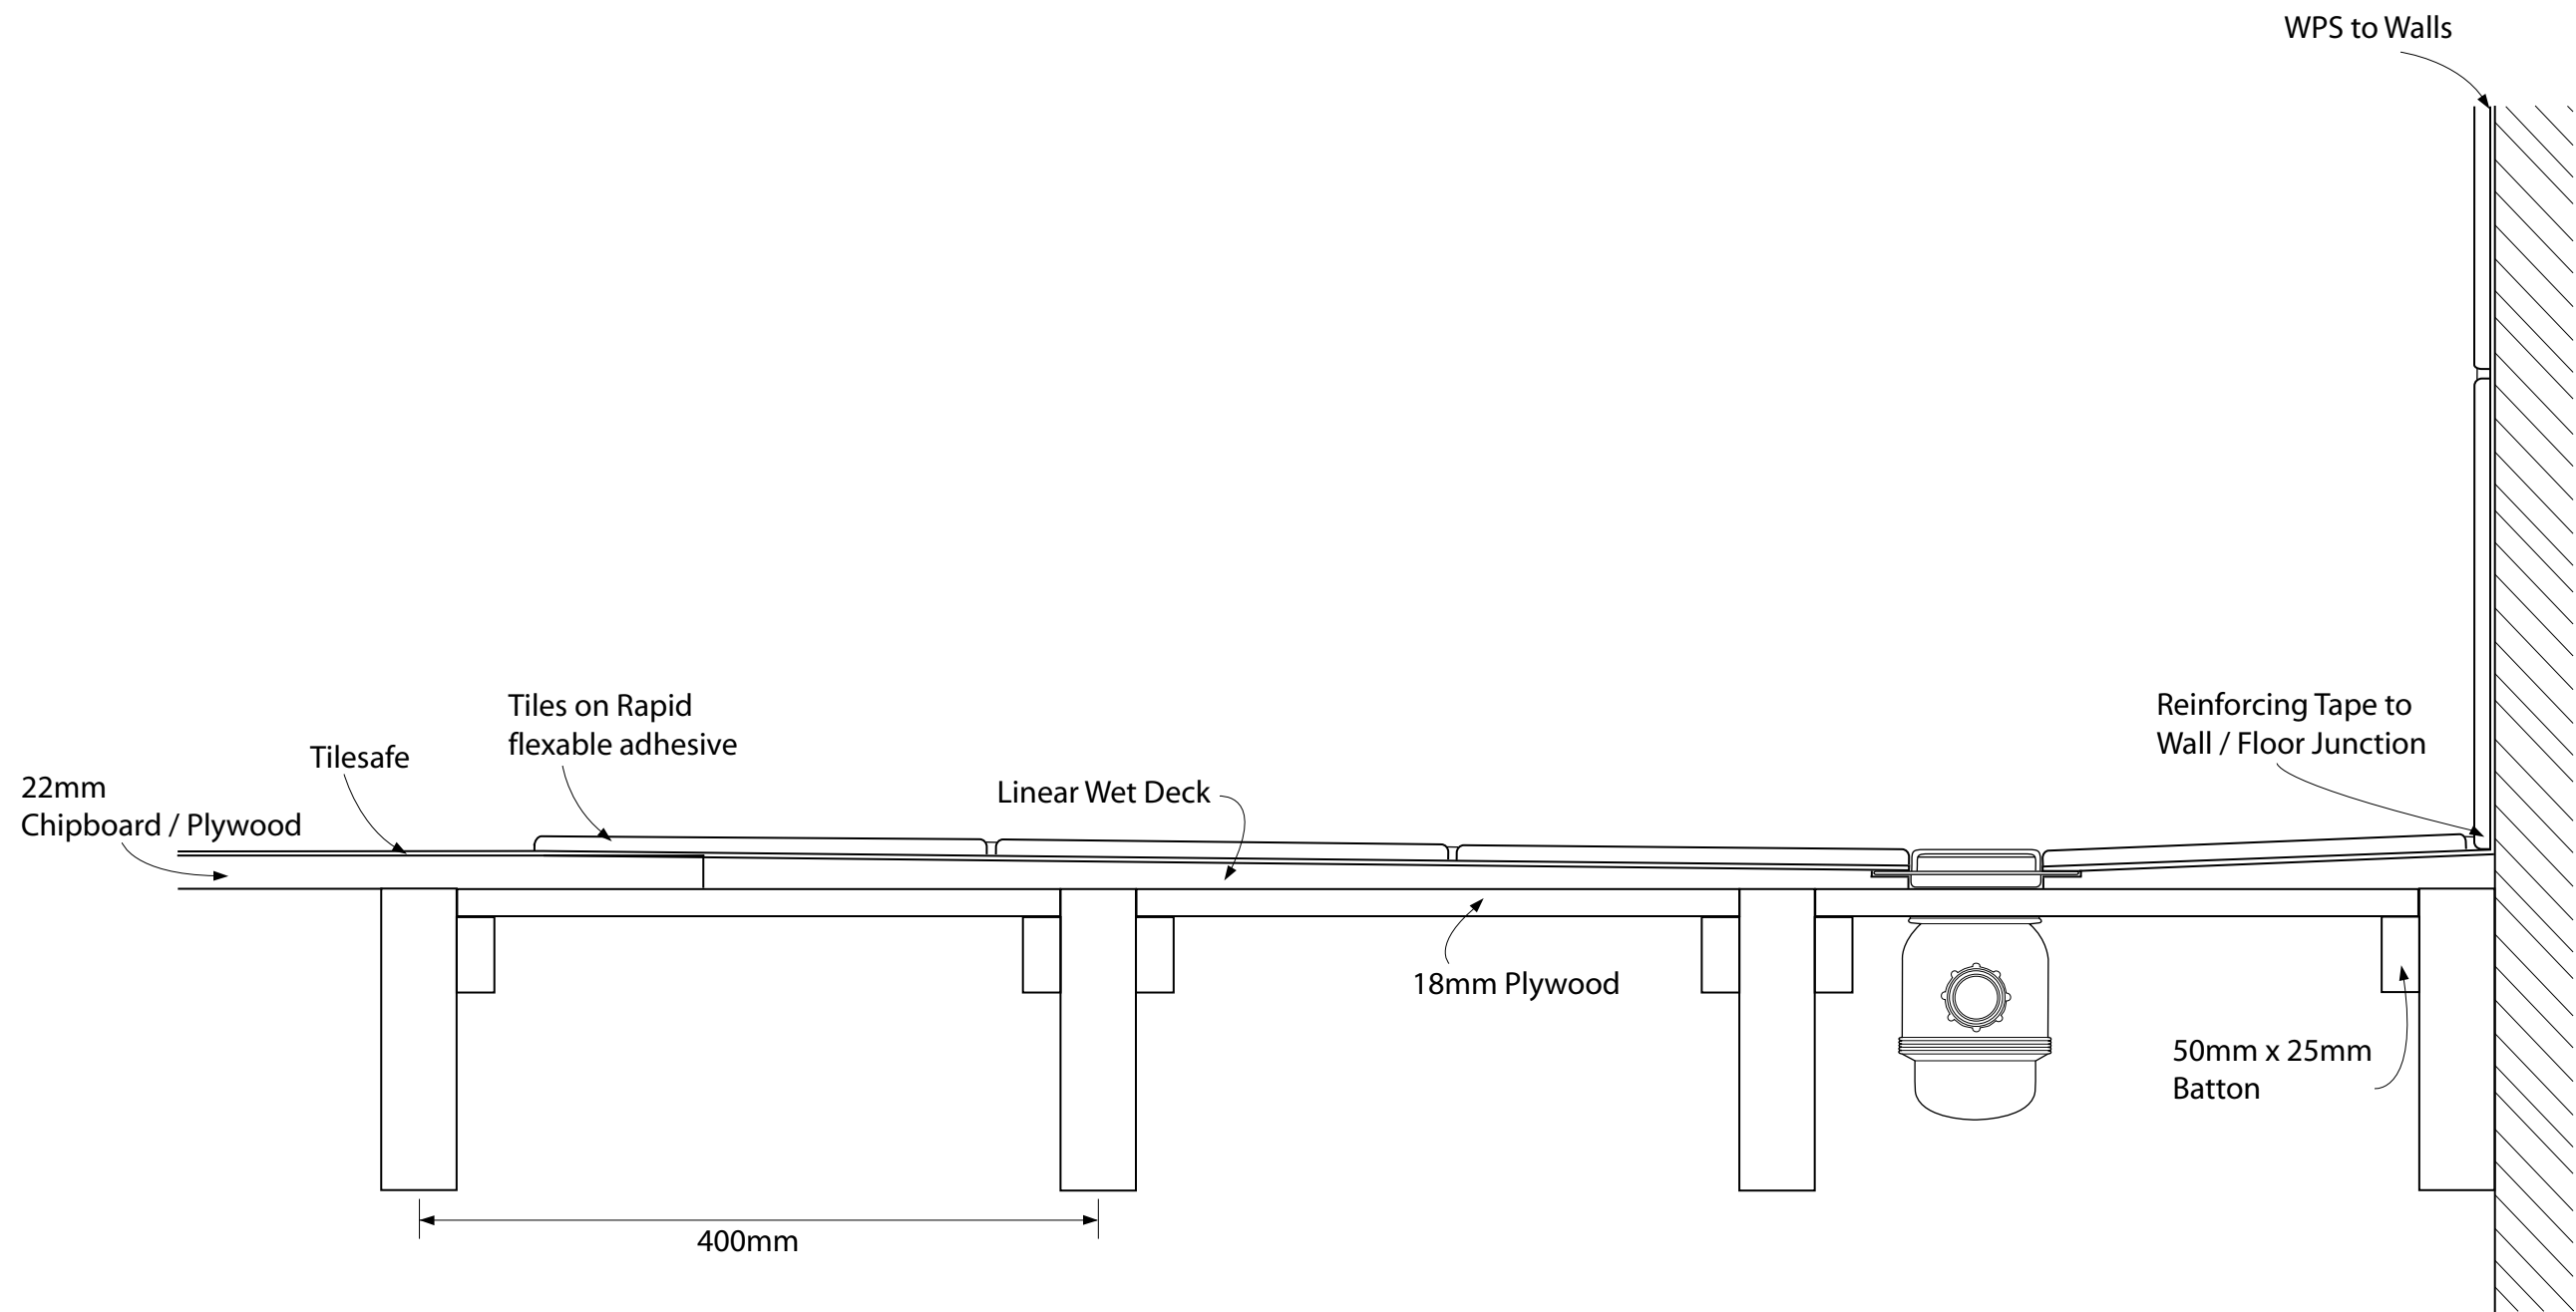

Linear Wet Deck to Timber floor

1:5

	NAME	DATE		
DRAWN	RS	24/08/09		
CHECKED			Title	
MGR APPR			CCL Linear Wet Deck to Timber floor	
UNLESS OTHERWISE SPECIFIED DIMENSIONS ARE IN MILLIMETERS			SIZE A3	REV 01
			FILE NAME: linear wet deck to floor detail drawing	
SCALE		1:5	SHEET 1 OF 1	