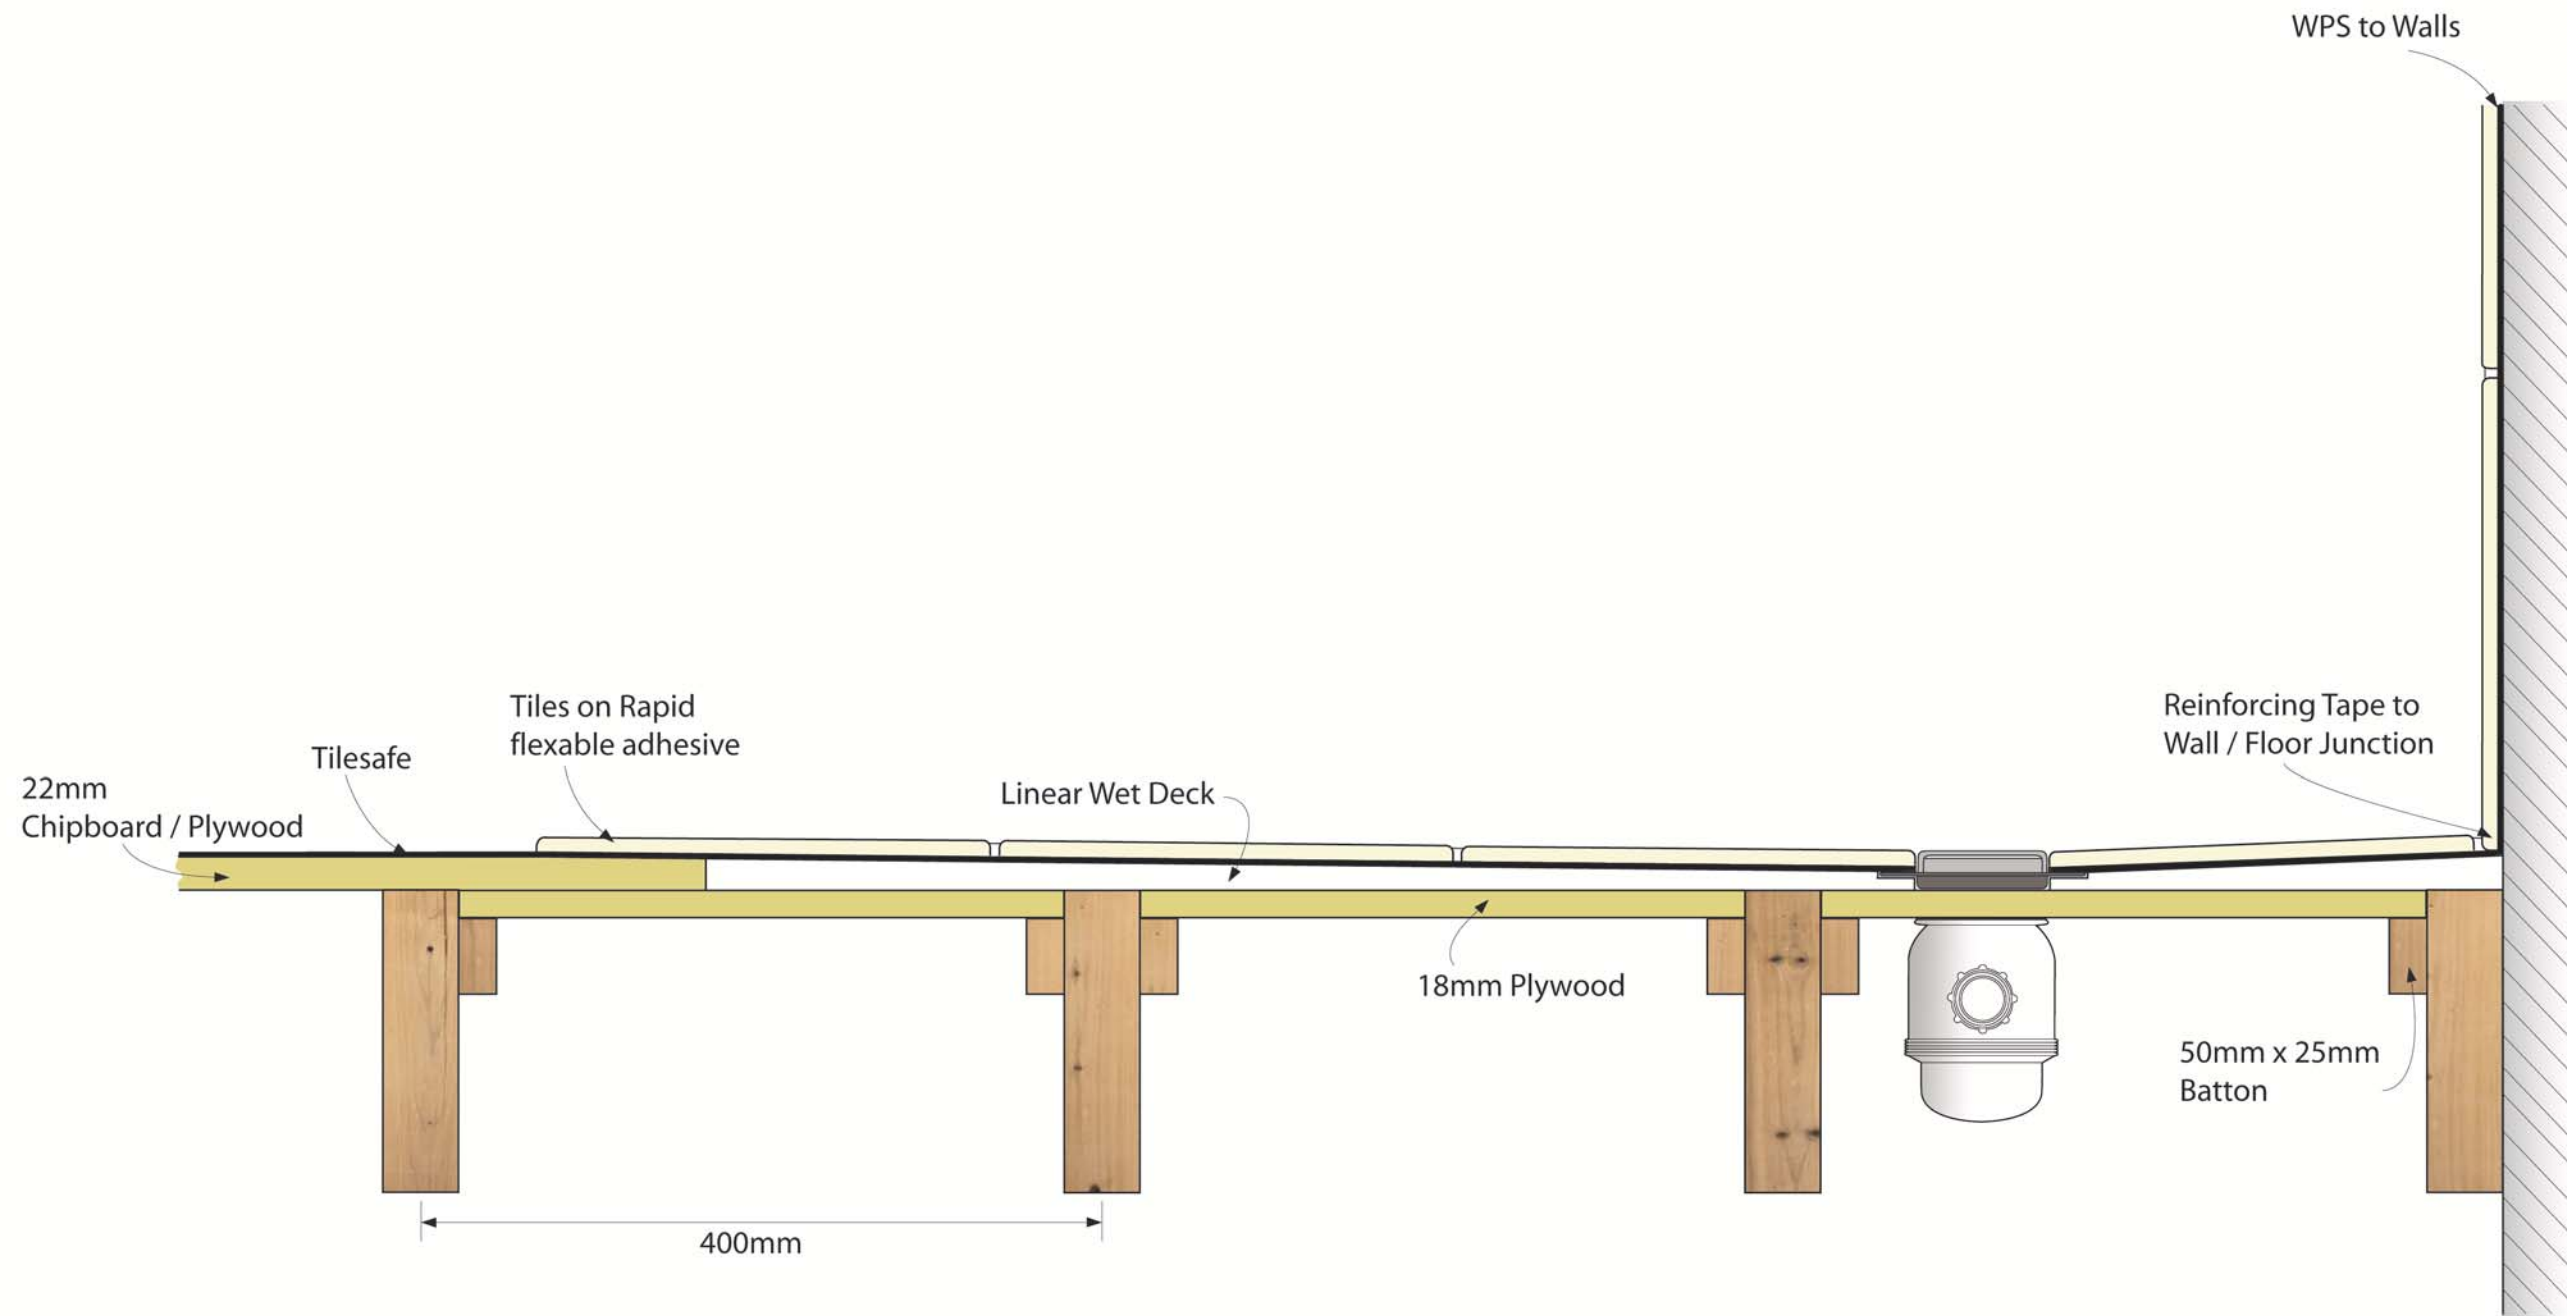

Linear Wet Deck to Timber floor

1:5

	NAME	DATE		
DRAWN	RS	24/08/09		
CHECKED			Title	
MGR APPR			CCL Linear Wet Deck to Timber floor	
UNLESS OTHERWISE SPECIFIED DIMENSIONS ARE IN MILLIMETERS			SIZE A3	REV 01
			FILE NAME: linear wet deck to floor detail drawing	
SCALE		1:5	SHEET 1 OF 1	